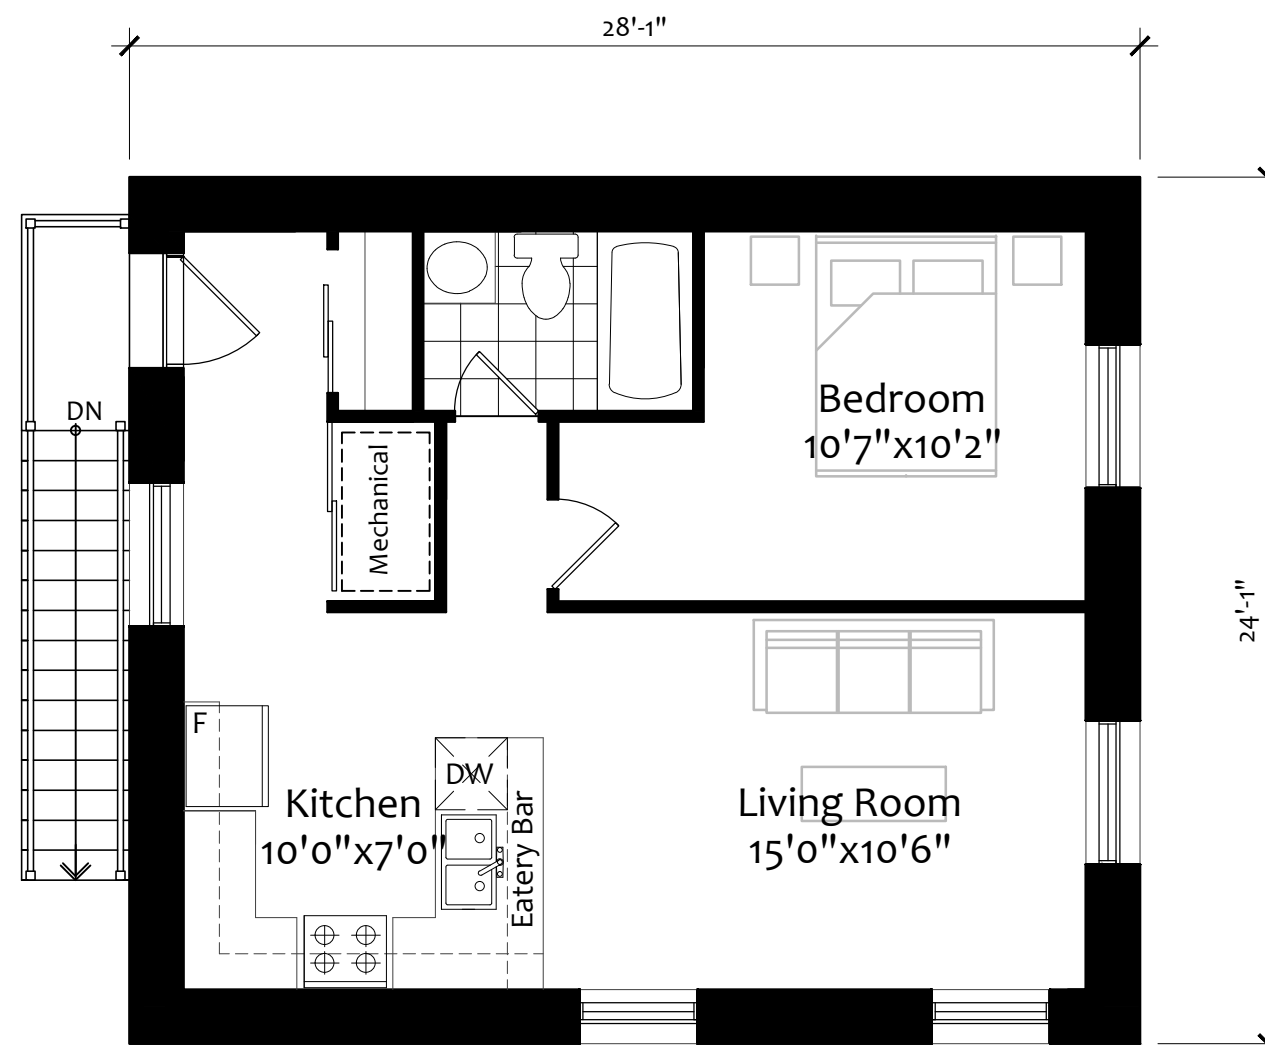

Ground Floor Plan

Second Floor Plan

Pine Valley
676 sq.ft.