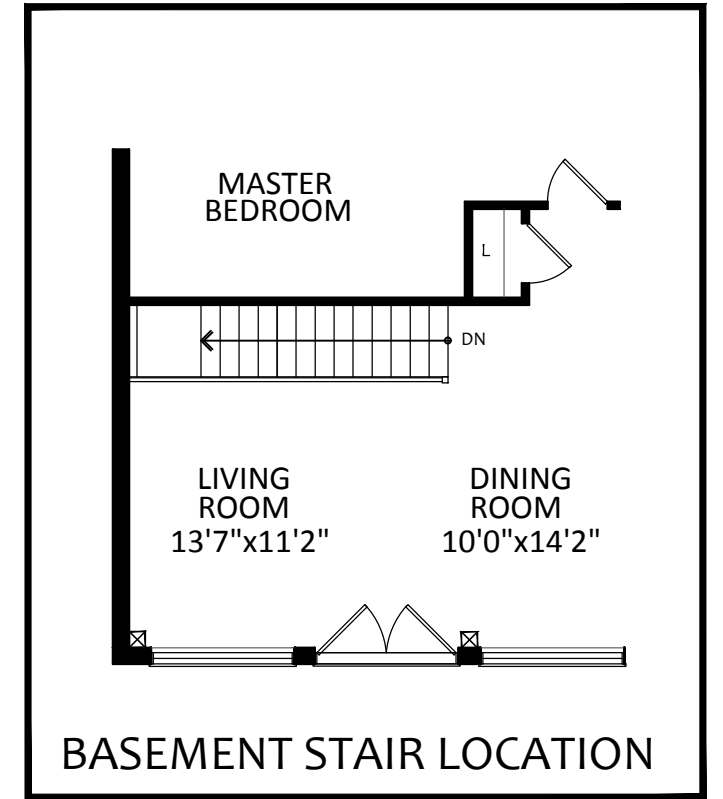

SHOOTING STAR
1232 sq.ft.

GROUND FLOOR PLAN

BASEMENT STAIR LOCATION

SHOOTING STAR
1232 sq.ft.

NORTH ELEVATION

EAST ELEVATION

SOUTH ELEVATION

WEST ELEVATION

SHOOTING STAR
1232 sq.ft.