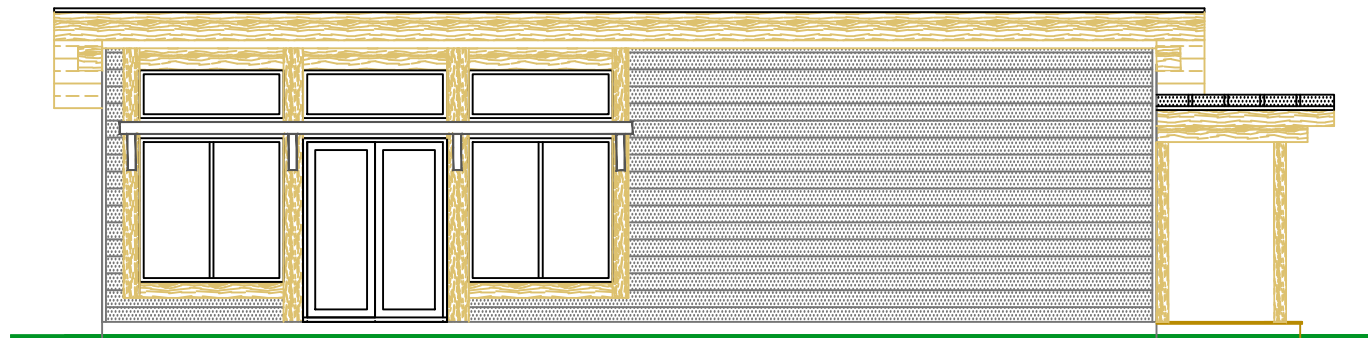

SHOOTING STAR
1232 sq.ft.

GROUND FLOOR PLAN

BASEMENT STAIR LOCATION

SHOOTING STAR
1232 sq.ft.

NORTH ELEVATION

EAST ELEVATION

SOUTH ELEVATION

WEST ELEVATION

SHOOTING STAR
1232 sq.ft.