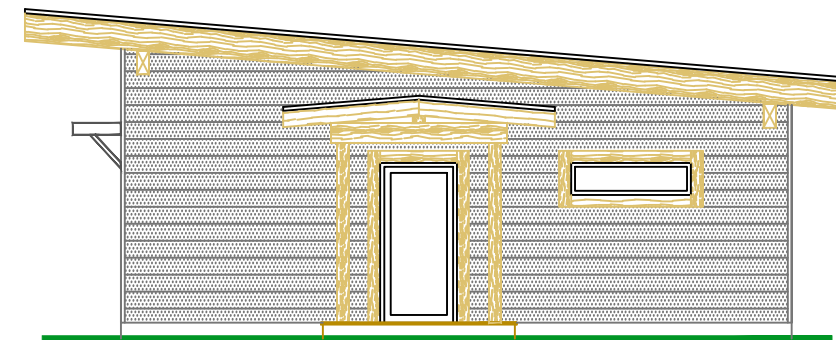

SHOOTING STAR
1232 sq.ft.

GROUND FLOOR PLAN

BASEMENT STAIR LOCATION

SHOOTING STAR
1232 sq.ft.

NORTH ELEVATION

EAST ELEVATION

SOUTH ELEVATION

WEST ELEVATION

SHOOTING STAR
1232 sq.ft.