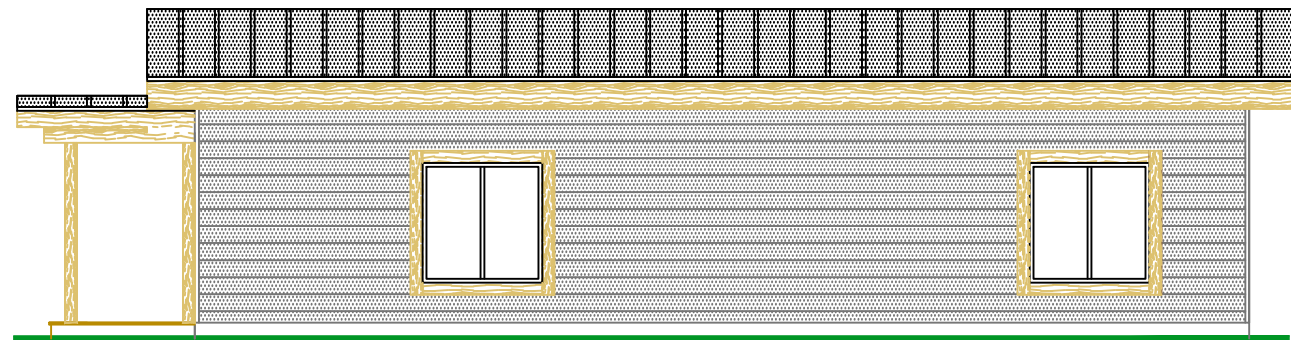

SHOOTING STAR
1232 sq.ft.

GROUND FLOOR PLAN

BASEMENT STAIR LOCATION

SHOOTING STAR
1232 sq.ft.

NORTH ELEVATION

EAST ELEVATION

SOUTH ELEVATION

WEST ELEVATION

SHOOTING STAR
1232 sq.ft.