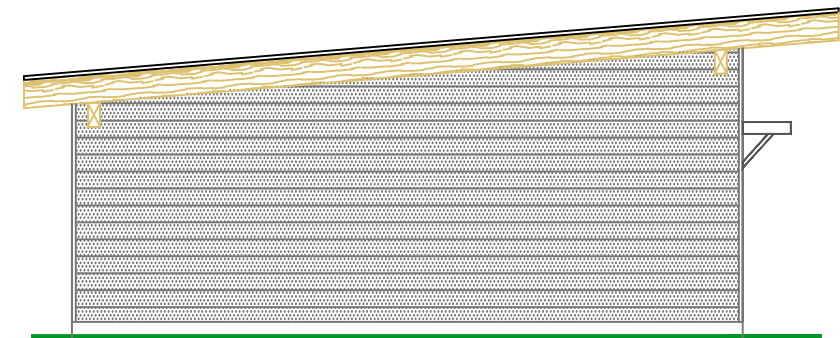

SHOOTING STAR
1232 sq.ft.

GROUND FLOOR PLAN

BASEMENT STAIR LOCATION

SHOOTING STAR
1232 sq.ft.

NORTH ELEVATION

EAST ELEVATION

SOUTH ELEVATION

WEST ELEVATION

SHOOTING STAR
1232 sq.ft.