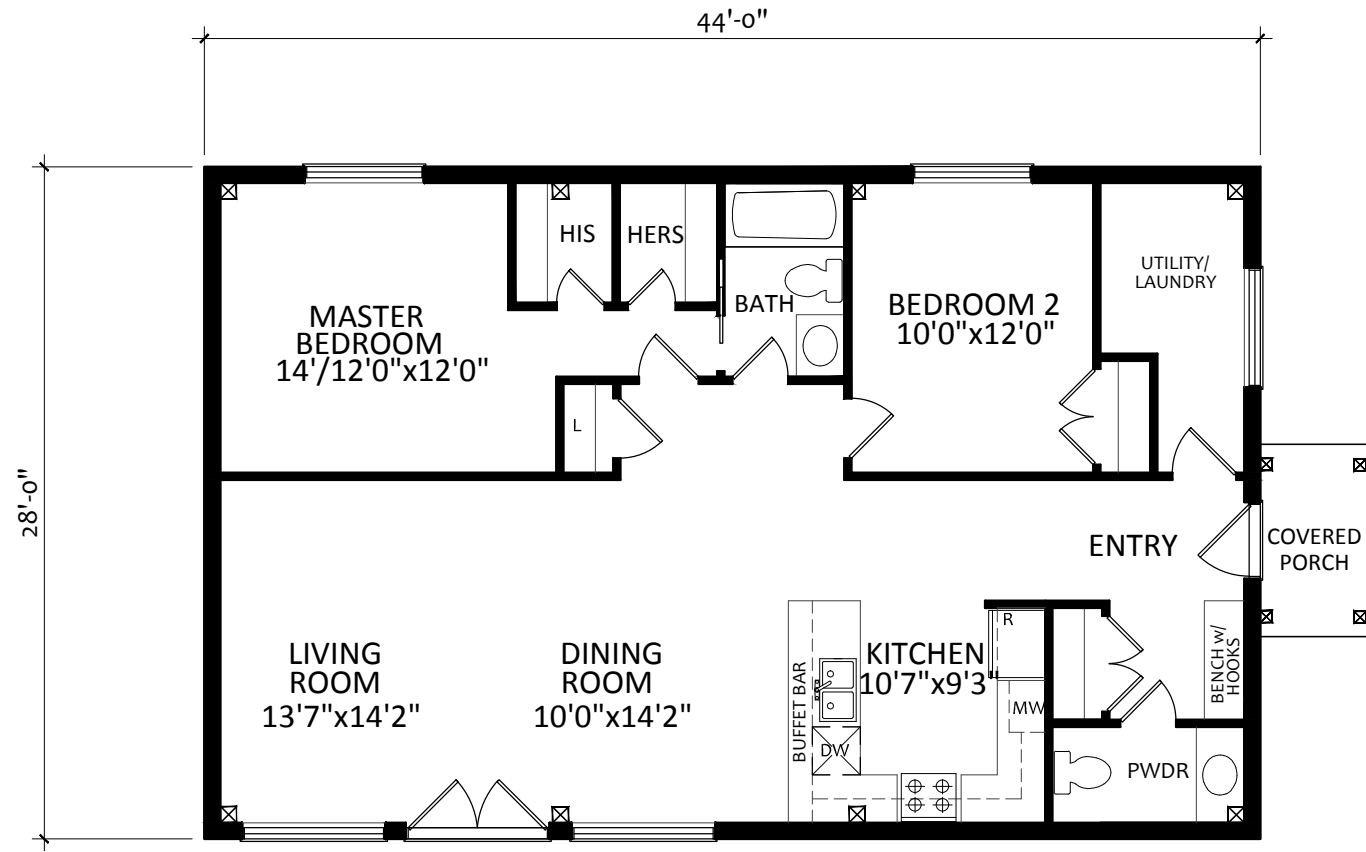

SHOOTING STAR
1232 sq.ft.

GROUND FLOOR PLAN

BASEMENT STAIR LOCATION

SHOOTING STAR
1232 sq.ft.

NORTH ELEVATION

EAST ELEVATION

SOUTH ELEVATION

WEST ELEVATION

SHOOTING STAR
1232 sq.ft.