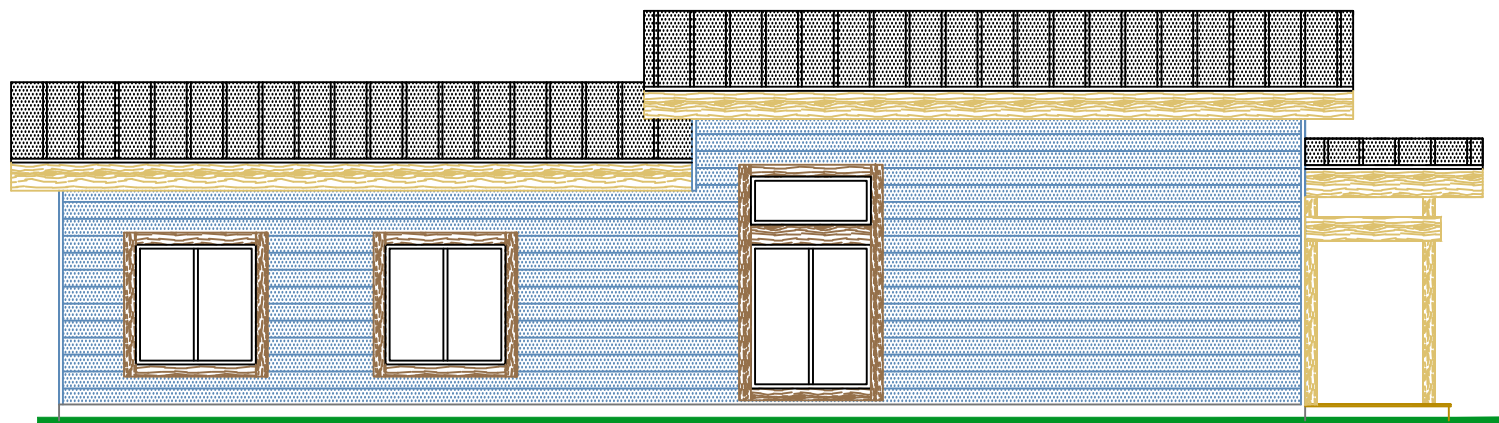

PRIMROSE
1586 sq.ft.

GROUND FLOOR PLAN

BASEMENT STAIR LOCATION

NORTH ELEVATION

EAST ELEVATION

SOUTH ELEVATION

WEST ELEVATION

PRIMROSE
1586 sq.ft.