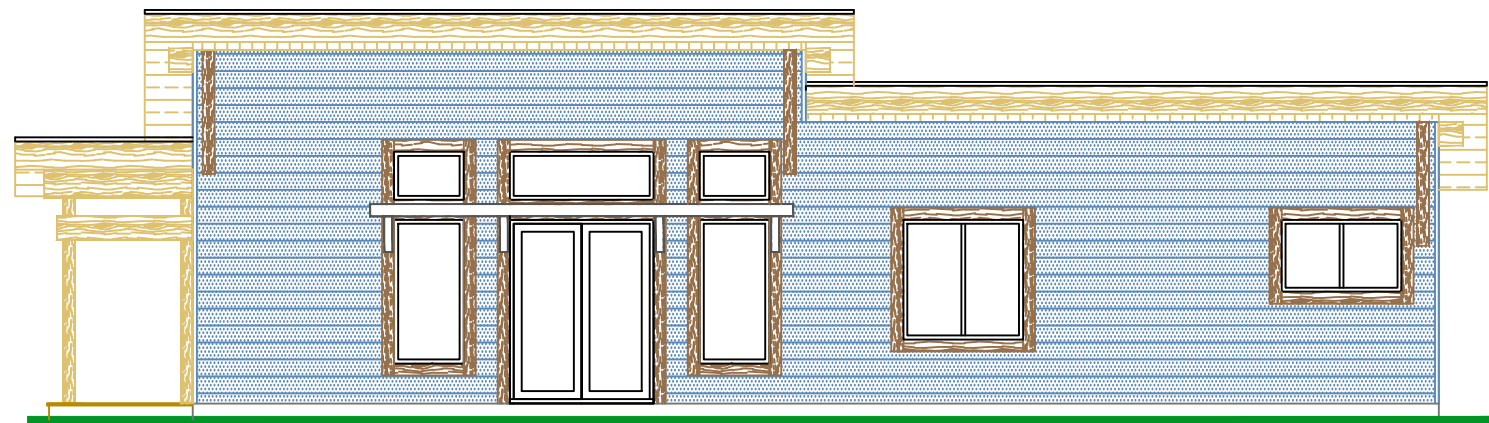

PRIMROSE
1586 sq.ft.

GROUND FLOOR PLAN

BASEMENT STAIR LOCATION

NORTH ELEVATION

EAST ELEVATION

SOUTH ELEVATION

WEST ELEVATION

PRIMROSE
1586 sq.ft.