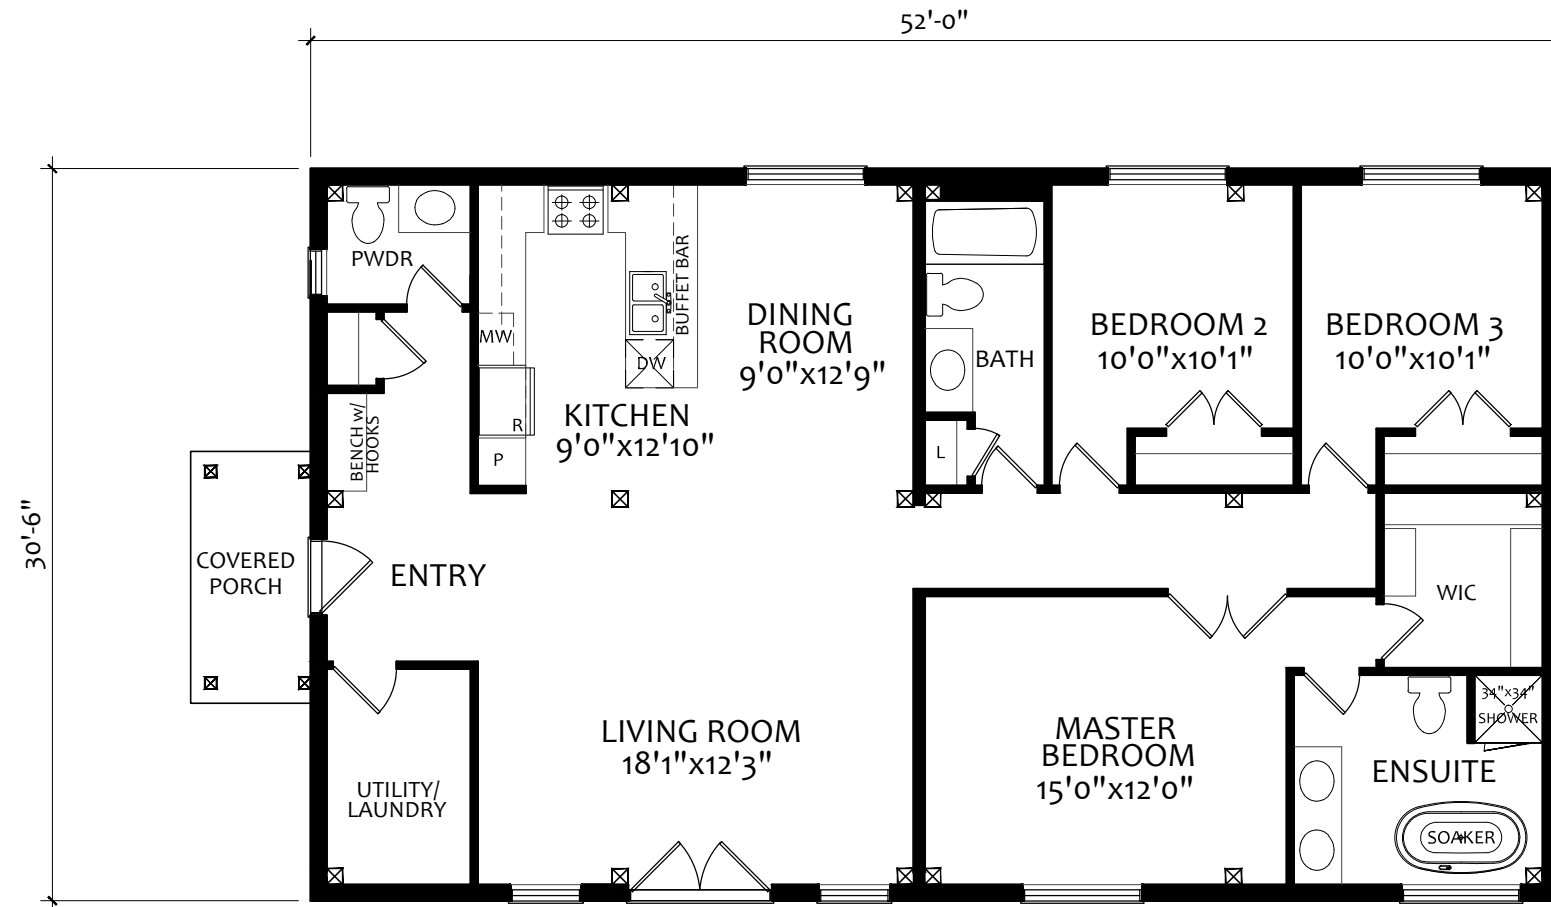

PRIMROSE
1586 sq.ft.

GROUND FLOOR PLAN

BASEMENT STAIR LOCATION

NORTH ELEVATION

EAST ELEVATION

SOUTH ELEVATION

WEST ELEVATION

PRIMROSE
1586 sq.ft.