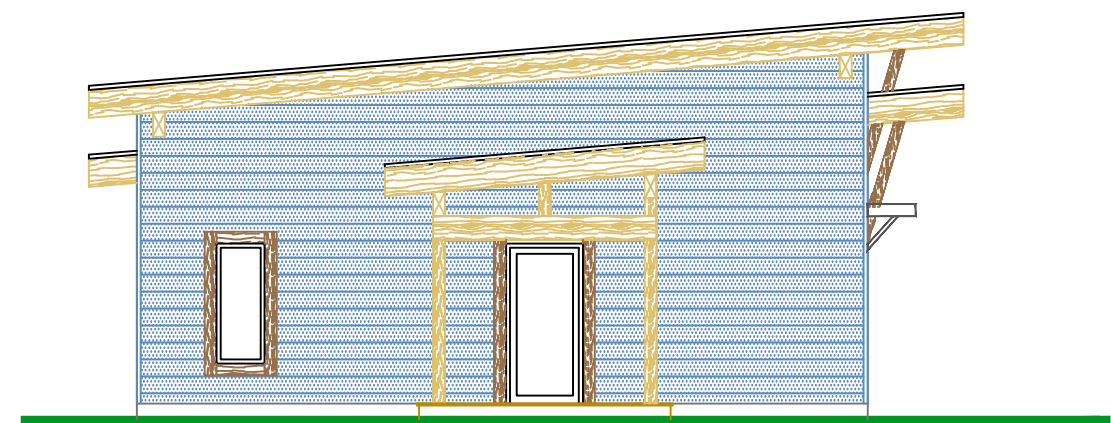

PRIMROSE
1586 sq.ft.

GROUND FLOOR PLAN

BASEMENT STAIR LOCATION

NORTH ELEVATION

EAST ELEVATION

SOUTH ELEVATION

WEST ELEVATION

PRIMROSE
1586 sq.ft.