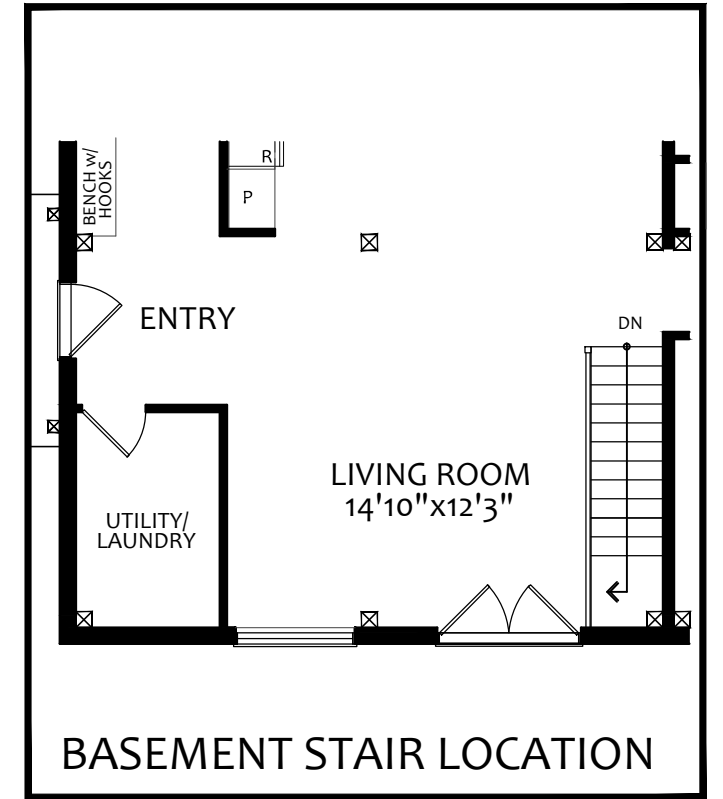

PRIMROSE
1586 sq.ft.

GROUND FLOOR PLAN

BASEMENT STAIR LOCATION

NORTH ELEVATION

EAST ELEVATION

SOUTH ELEVATION

WEST ELEVATION

PRIMROSE
1586 sq.ft.