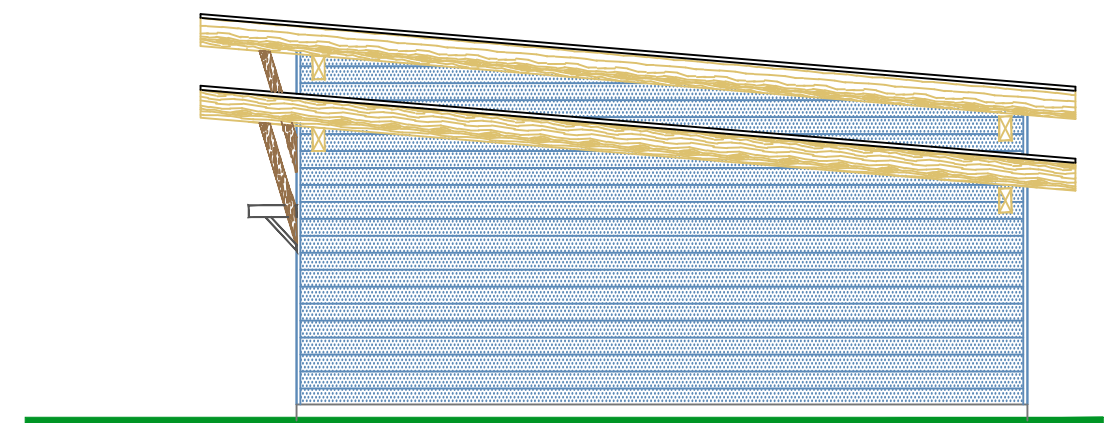

PRIMROSE
1586 sq.ft.

GROUND FLOOR PLAN

BASEMENT STAIR LOCATION

NORTH ELEVATION

EAST ELEVATION

SOUTH ELEVATION

WEST ELEVATION

PRIMROSE
1586 sq.ft.