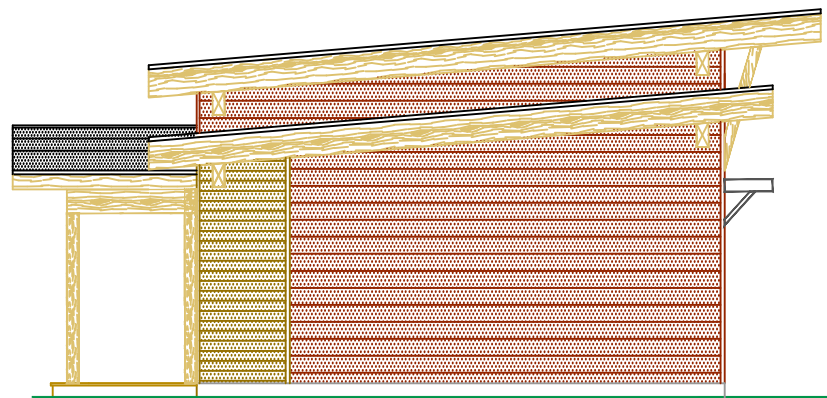

HONEYSUCKLE  
1452 sq.ft.

GROUND FLOOR PLAN

HONEYSUCKLE  
1452 sq.ft.

NORTH ELEVATION

SOUTH ELEVATION

WEST ELEVATION

EAST ELEVATION