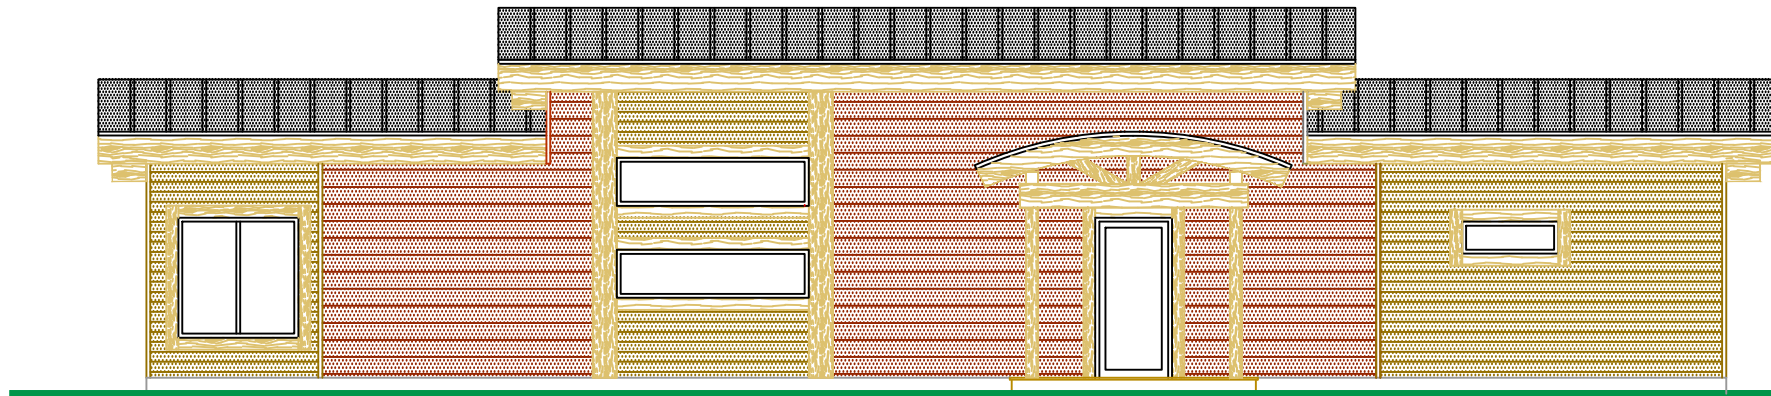

HONEYSUCKLE  
1452 sq.ft.

GROUND FLOOR PLAN

HONEYSUCKLE  
1452 sq.ft.

NORTH ELEVATION

SOUTH ELEVATION

WEST ELEVATION

EAST ELEVATION