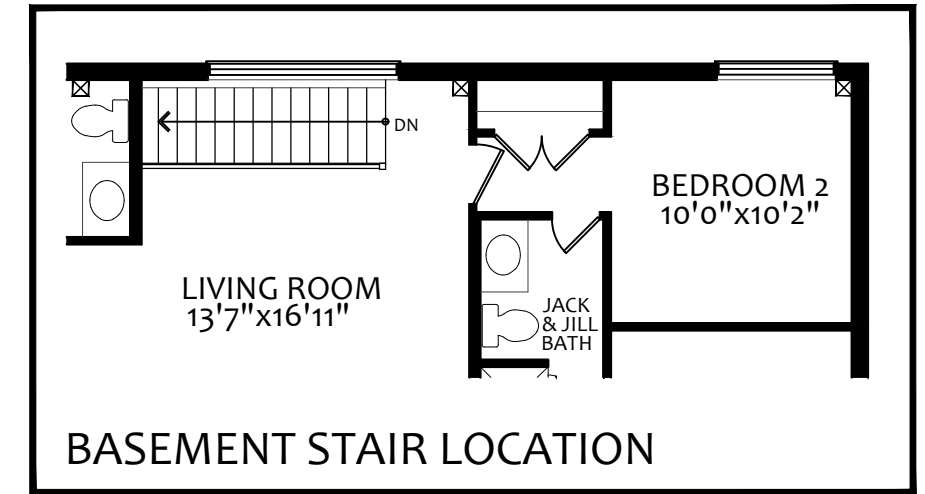

HONEYSUCKLE  
1452 sq.ft.

GROUND FLOOR PLAN

HONEYSUCKLE  
1452 sq.ft.

NORTH ELEVATION

SOUTH ELEVATION

WEST ELEVATION

EAST ELEVATION