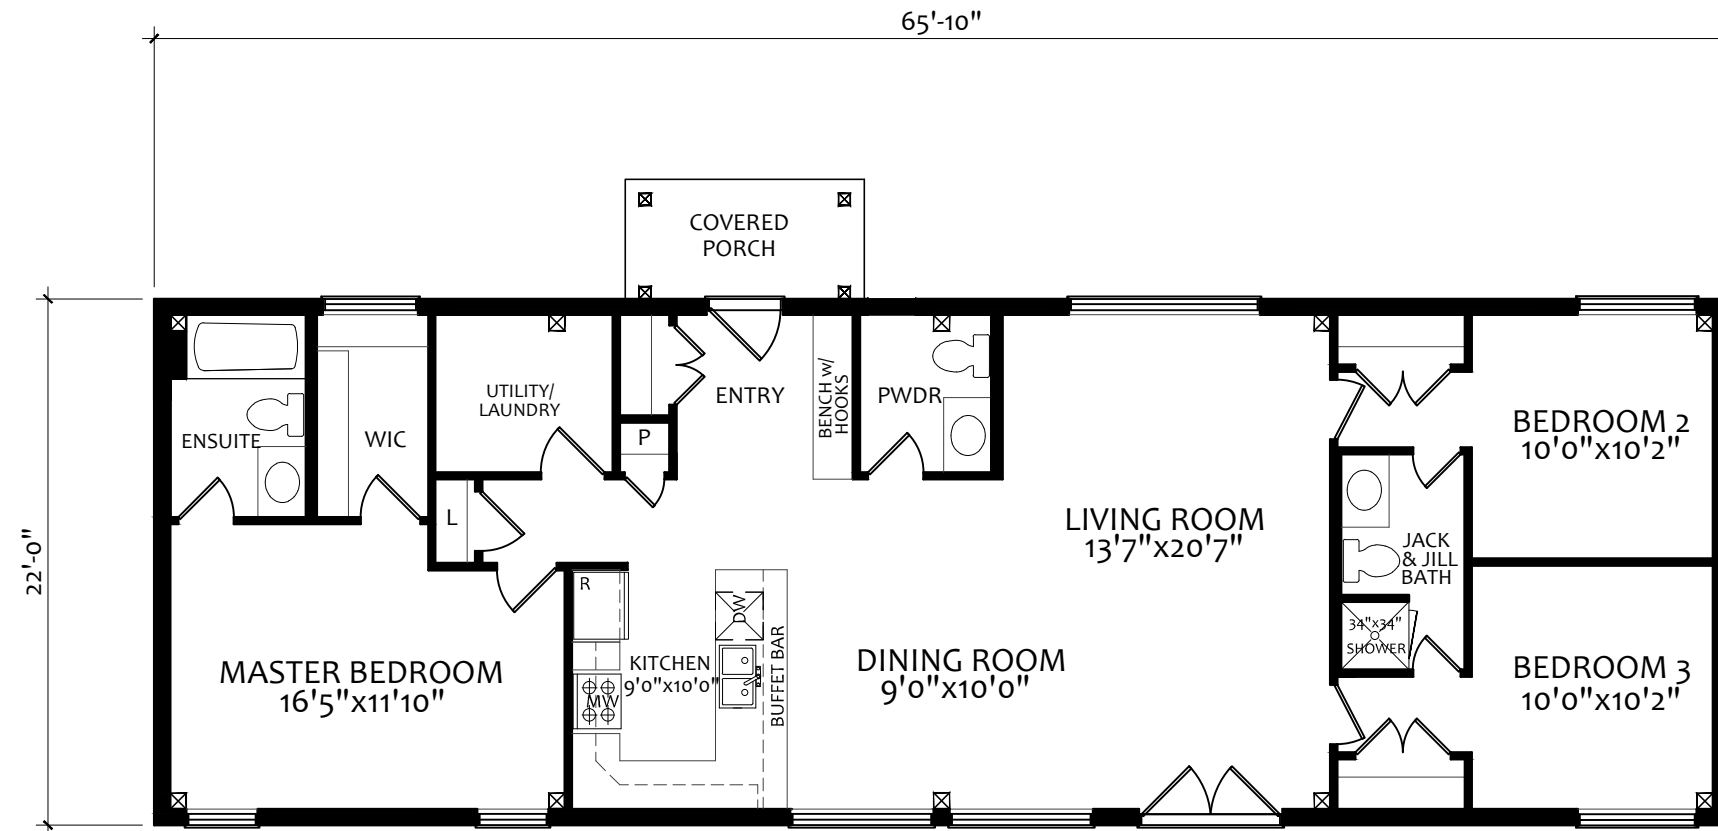

HONEYSUCKLE  
1452 sq.ft.

GROUND FLOOR PLAN

HONEYSUCKLE  
1452 sq.ft.

NORTH ELEVATION

SOUTH ELEVATION

WEST ELEVATION

EAST ELEVATION