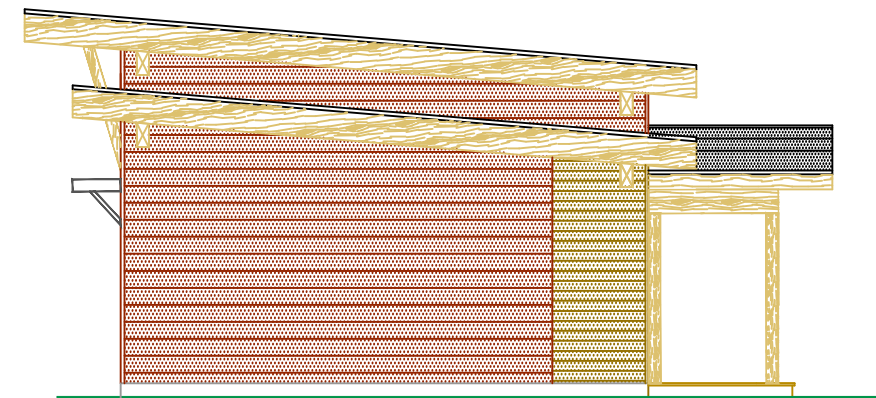

HONEYSUCKLE  
1452 sq.ft.

GROUND FLOOR PLAN

HONEYSUCKLE  
1452 sq.ft.

NORTH ELEVATION

SOUTH ELEVATION

WEST ELEVATION

EAST ELEVATION